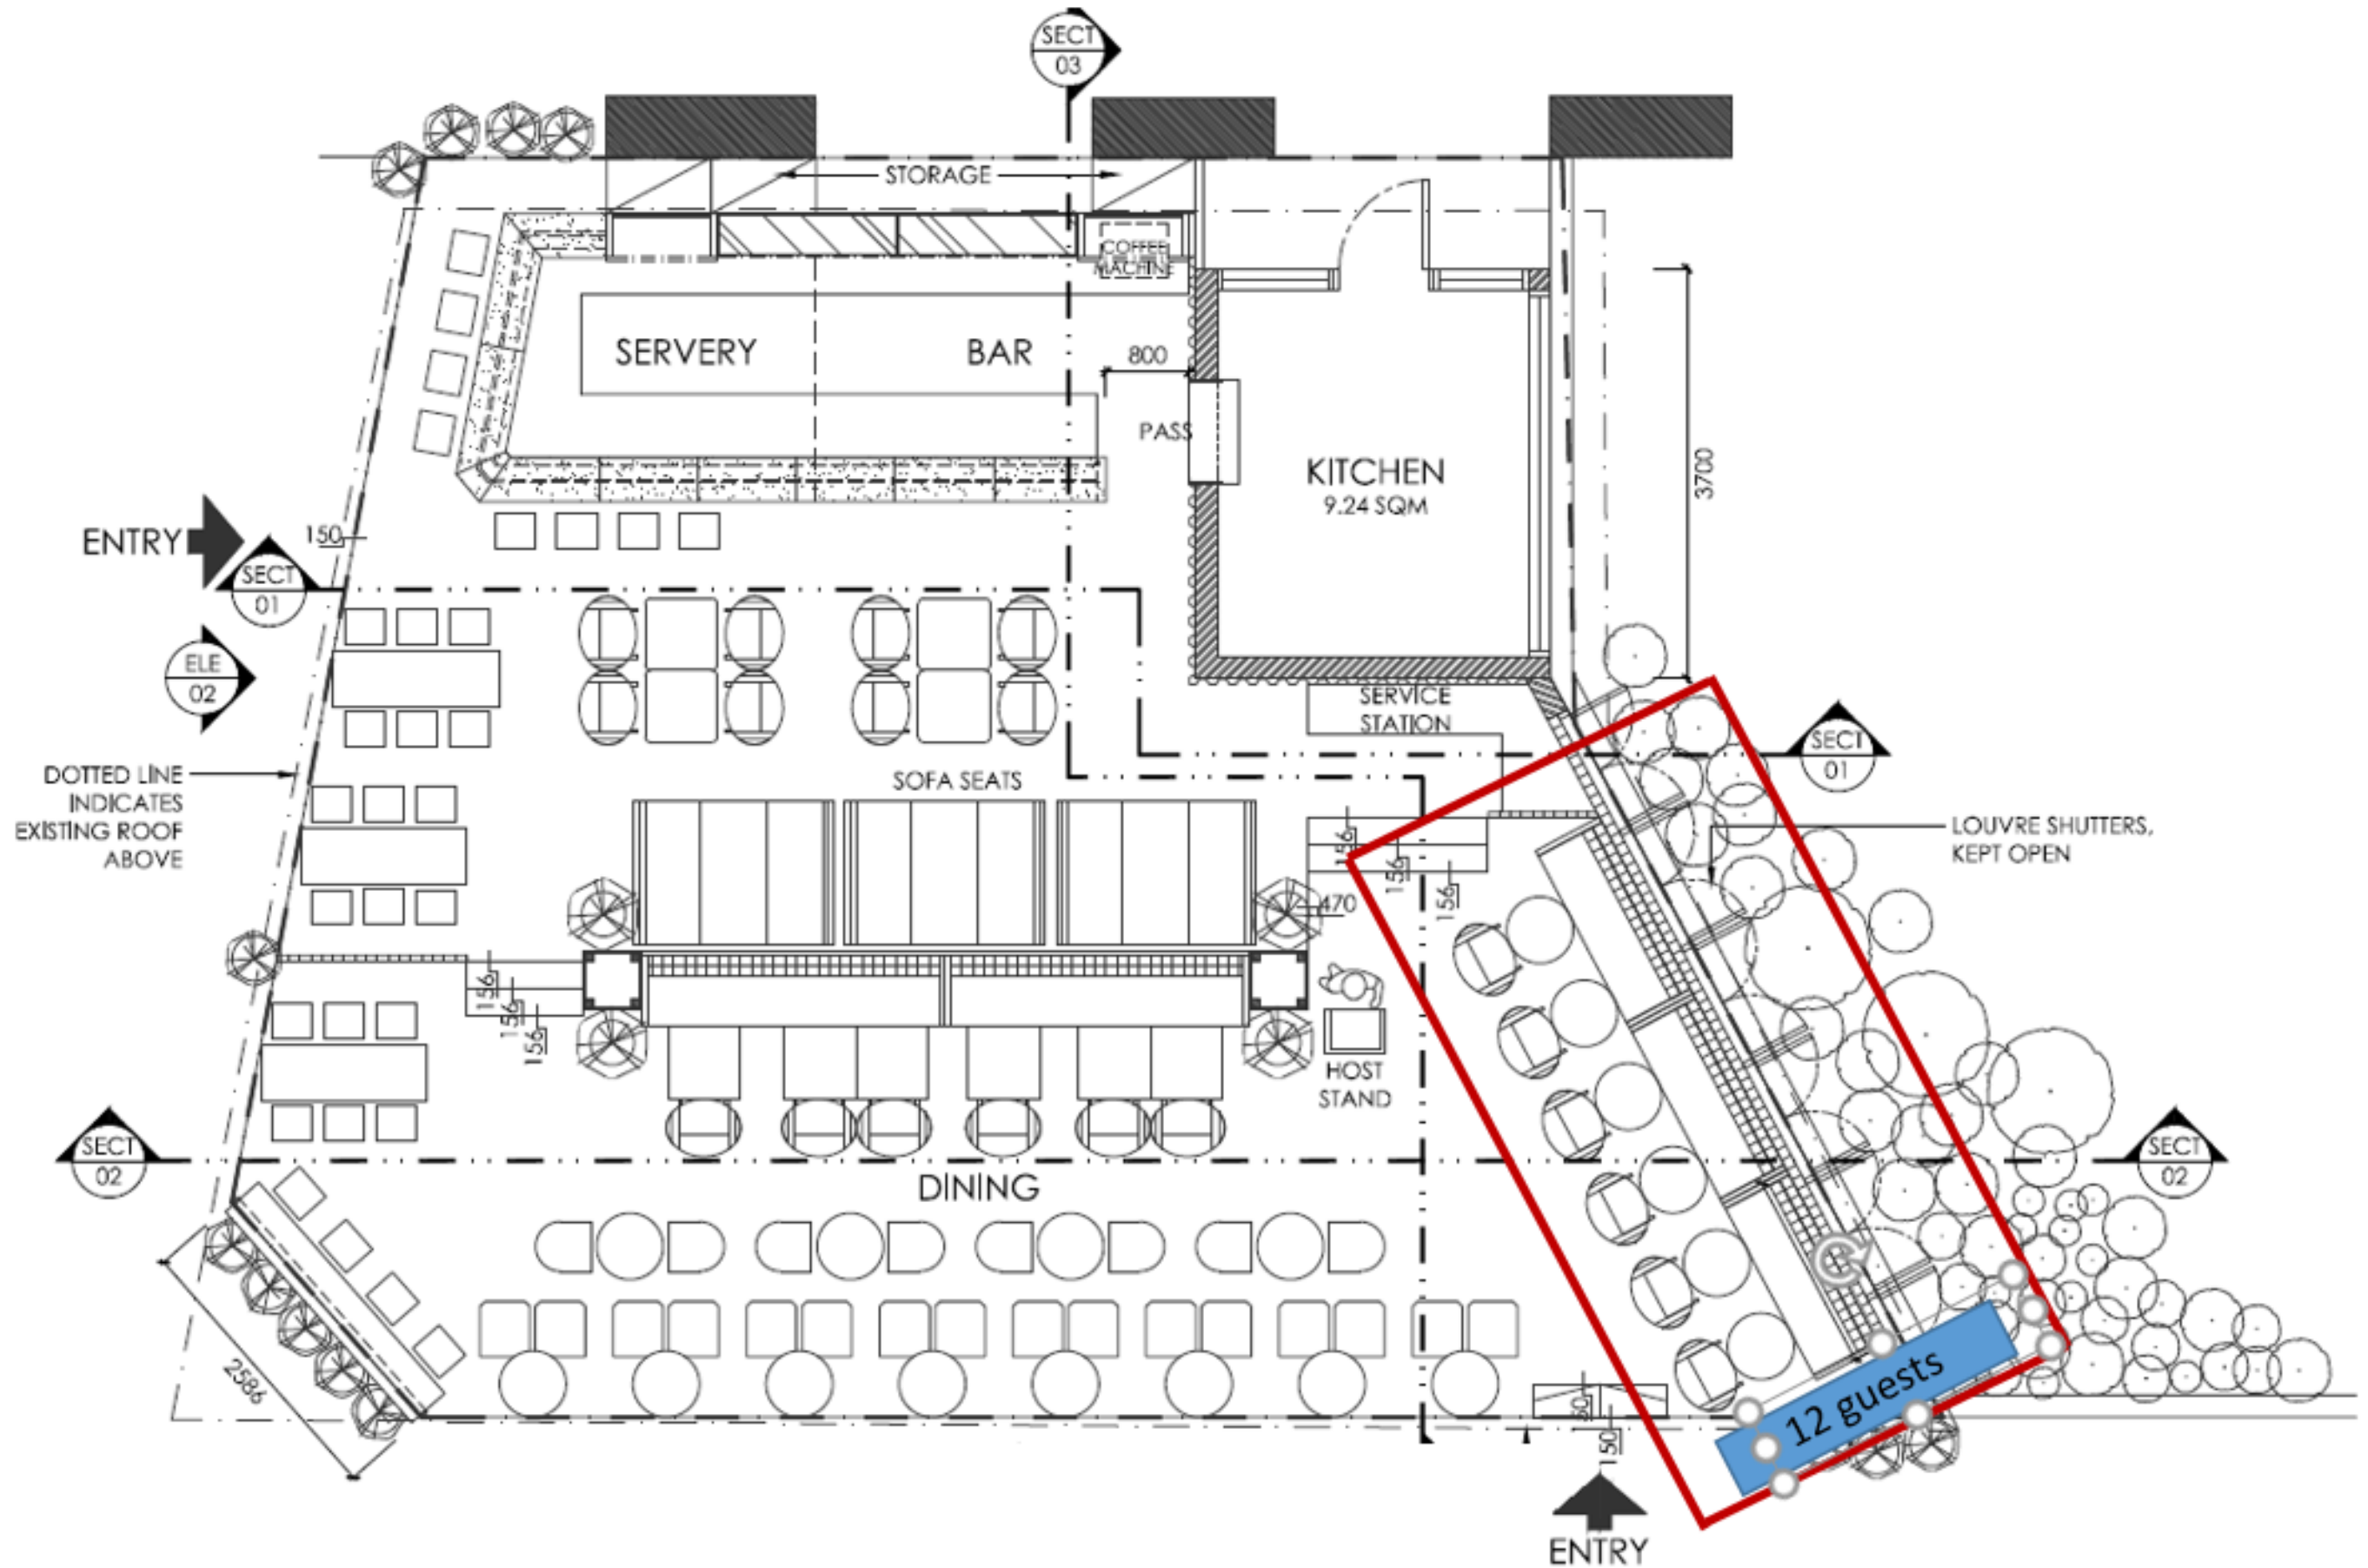

501
Orchard Road

privé

privé
SBC
habe.com.sg/womenschamps

privé
Wheelock

privé

Located in Orchard Road's bustling boulevard is now a retail and dining paradise our cafe offers a haven of tranquility amidst the chaos. With its cozy and inviting ambiance, our place provides the perfect escape from the hustle and bustle of city life. Come and indulge in our delectable dishes and refreshing beverages, and experience a moment of calm in the heart of the city.

Seating capacity: up to 85 guests

Floorplan

All	85 seats
Lower deck	50 seats
Lower deck	35 seats

Our Food

There will be options for everyone, starting with classic Western fare to exotic Asian delicacies, some of which are vegan. Delicious and filling, our Vegan selections highlight the finest of plant-based cooking. So come on in and let your taste buds go on an unforgettable journey through a plethora of exotic flavors.

Fact Sheet

LOCATION

01 Orchard Rd, #01-K1 Wheelock Place, Singapore 238880

HOW TO GET HERE-PARKING

By MRT: NS22 TE14 ORCHARD MRT STATION

Additional Bus/ Walking Direction: Walking distance from Orchard MRT Station

By Car: Wheelock Place 501 Orchard Road, S(238880)

CAPACITY

Indoor: Up to 84

FACILITIES

Located in the center

Contact us

01 Orchard Rd, #01-K1 Wheelock Place, Singapore 238880

reservations@prive.com.sg