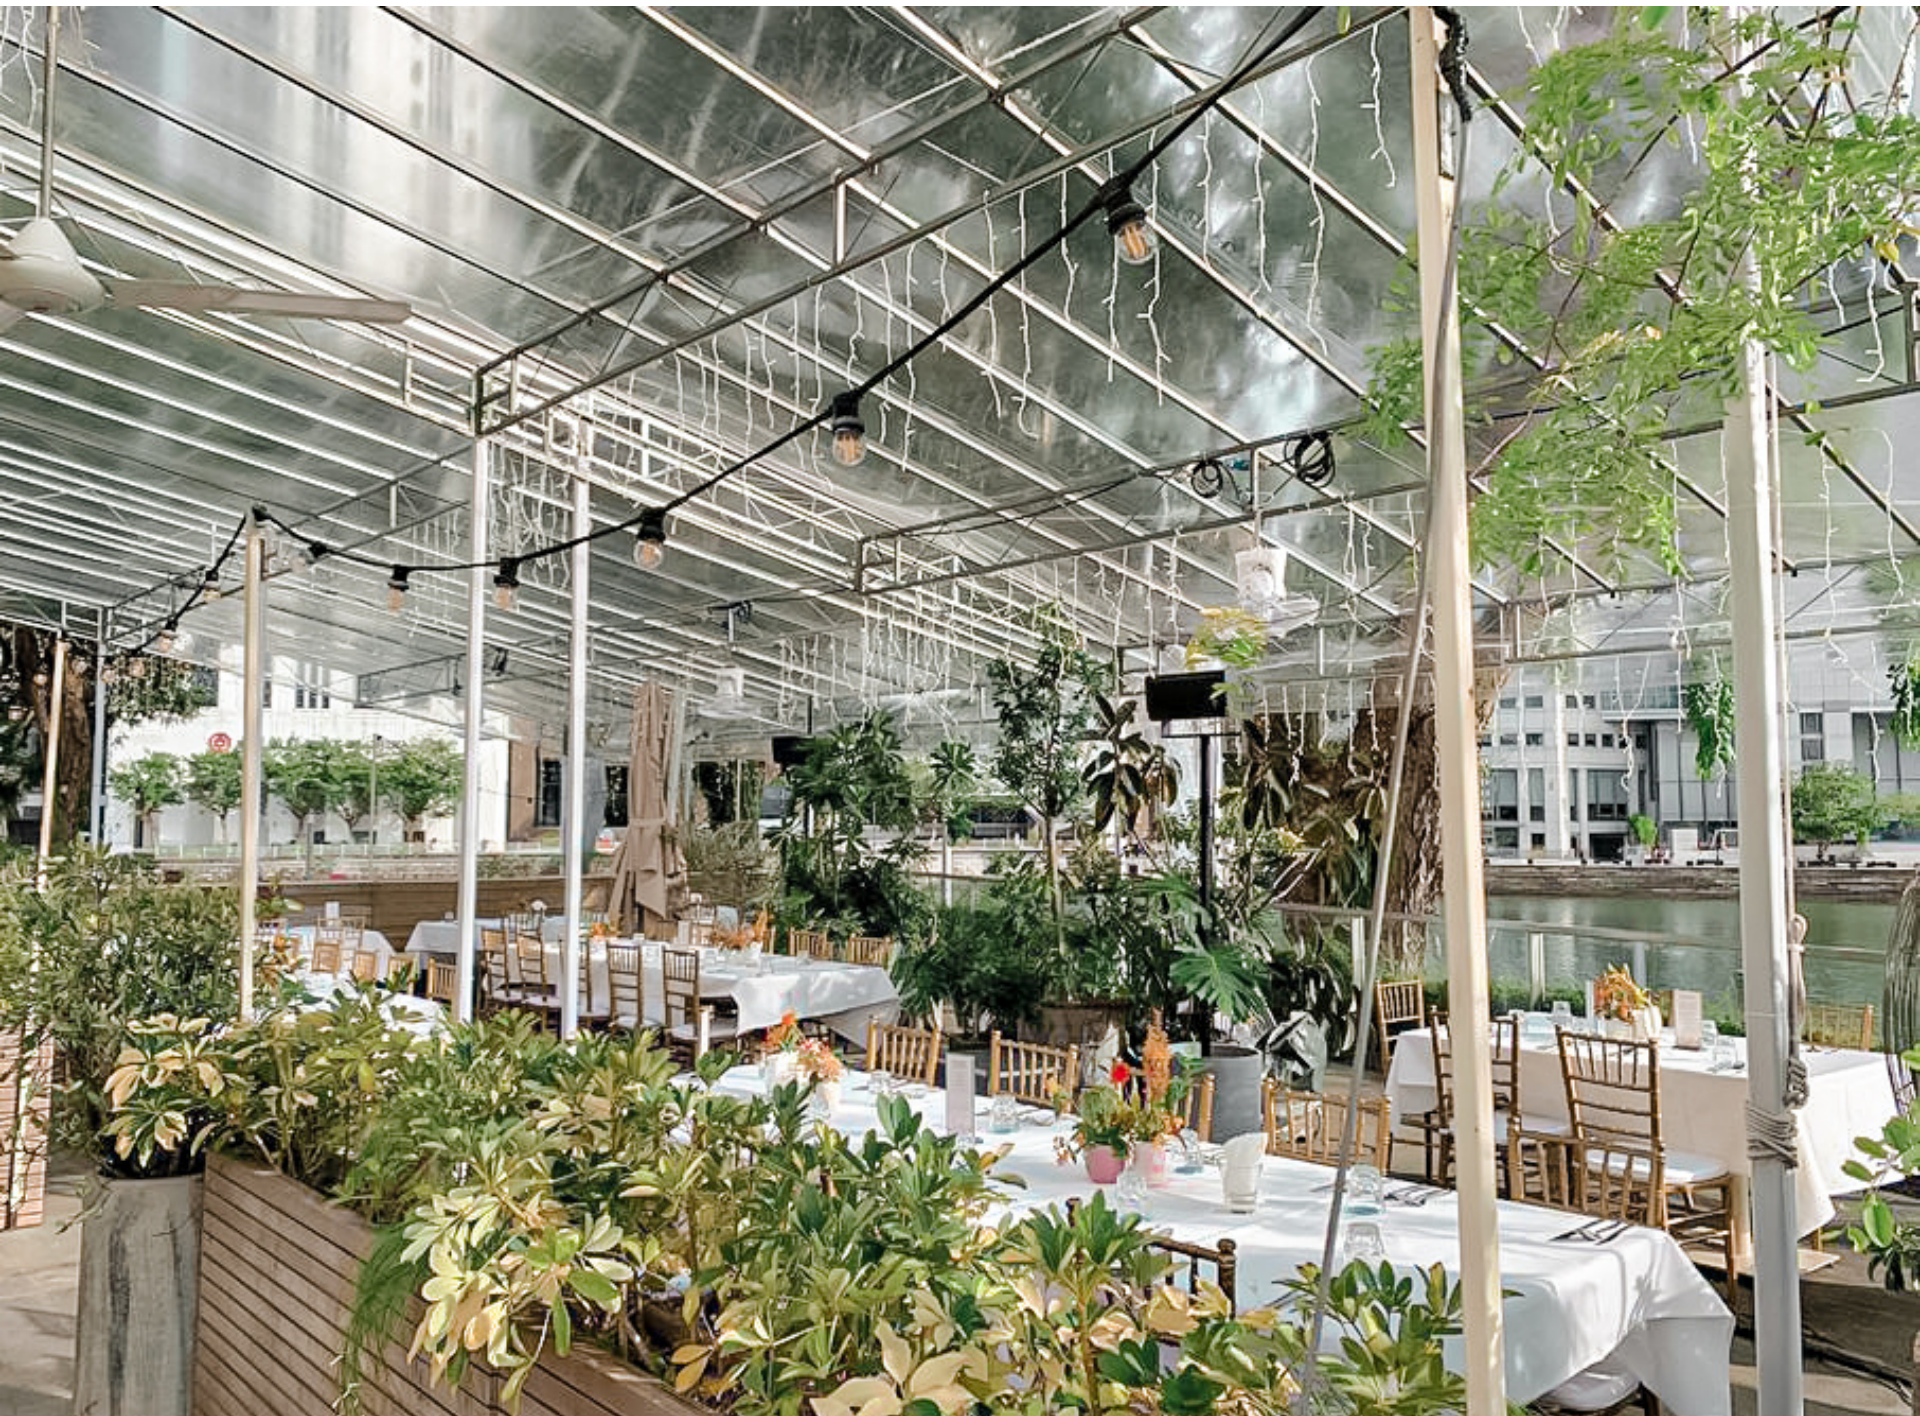

Old World Gem in the Heart of the City

The River

Strategically located in the heart of central business district and cultural belt, Privé at the iconic Asian Civilisations Museum prides itself with unbeatable views of the Singapore River and the enthralling city's skyline.

Whether you choose to sit in the cosy dining hall appointed with touches of nostalgia or outdoors on the breezy patio under the shade of trees, it is the perfect venue for any occasion.

Seating by the river

Dining by the river is honestly a delightful experience where you can savor the beauty of nature while enjoying in delicious meals.

privé
ACM

Dining
hall

Floorplan

CAPACITY

All	130 seats
Indoor	63 seats
Outdoor	67 seats

FACILITIES

- River view
- Outdoor seating

Our Food

Our menu offers a wide range of culinary options, from Western classics to Asian delights, including delicious vegan dishes. We strive to cater to everyone's tastes and dietary preferences. Whether you're in the mood for a traditional Western meal or want to try something different like Asian cuisine, our menu has something for everyone. We even have tasty vegan options available for those with dietary restrictions. Come and enjoy a diverse range of culinary delights at our restaurant!