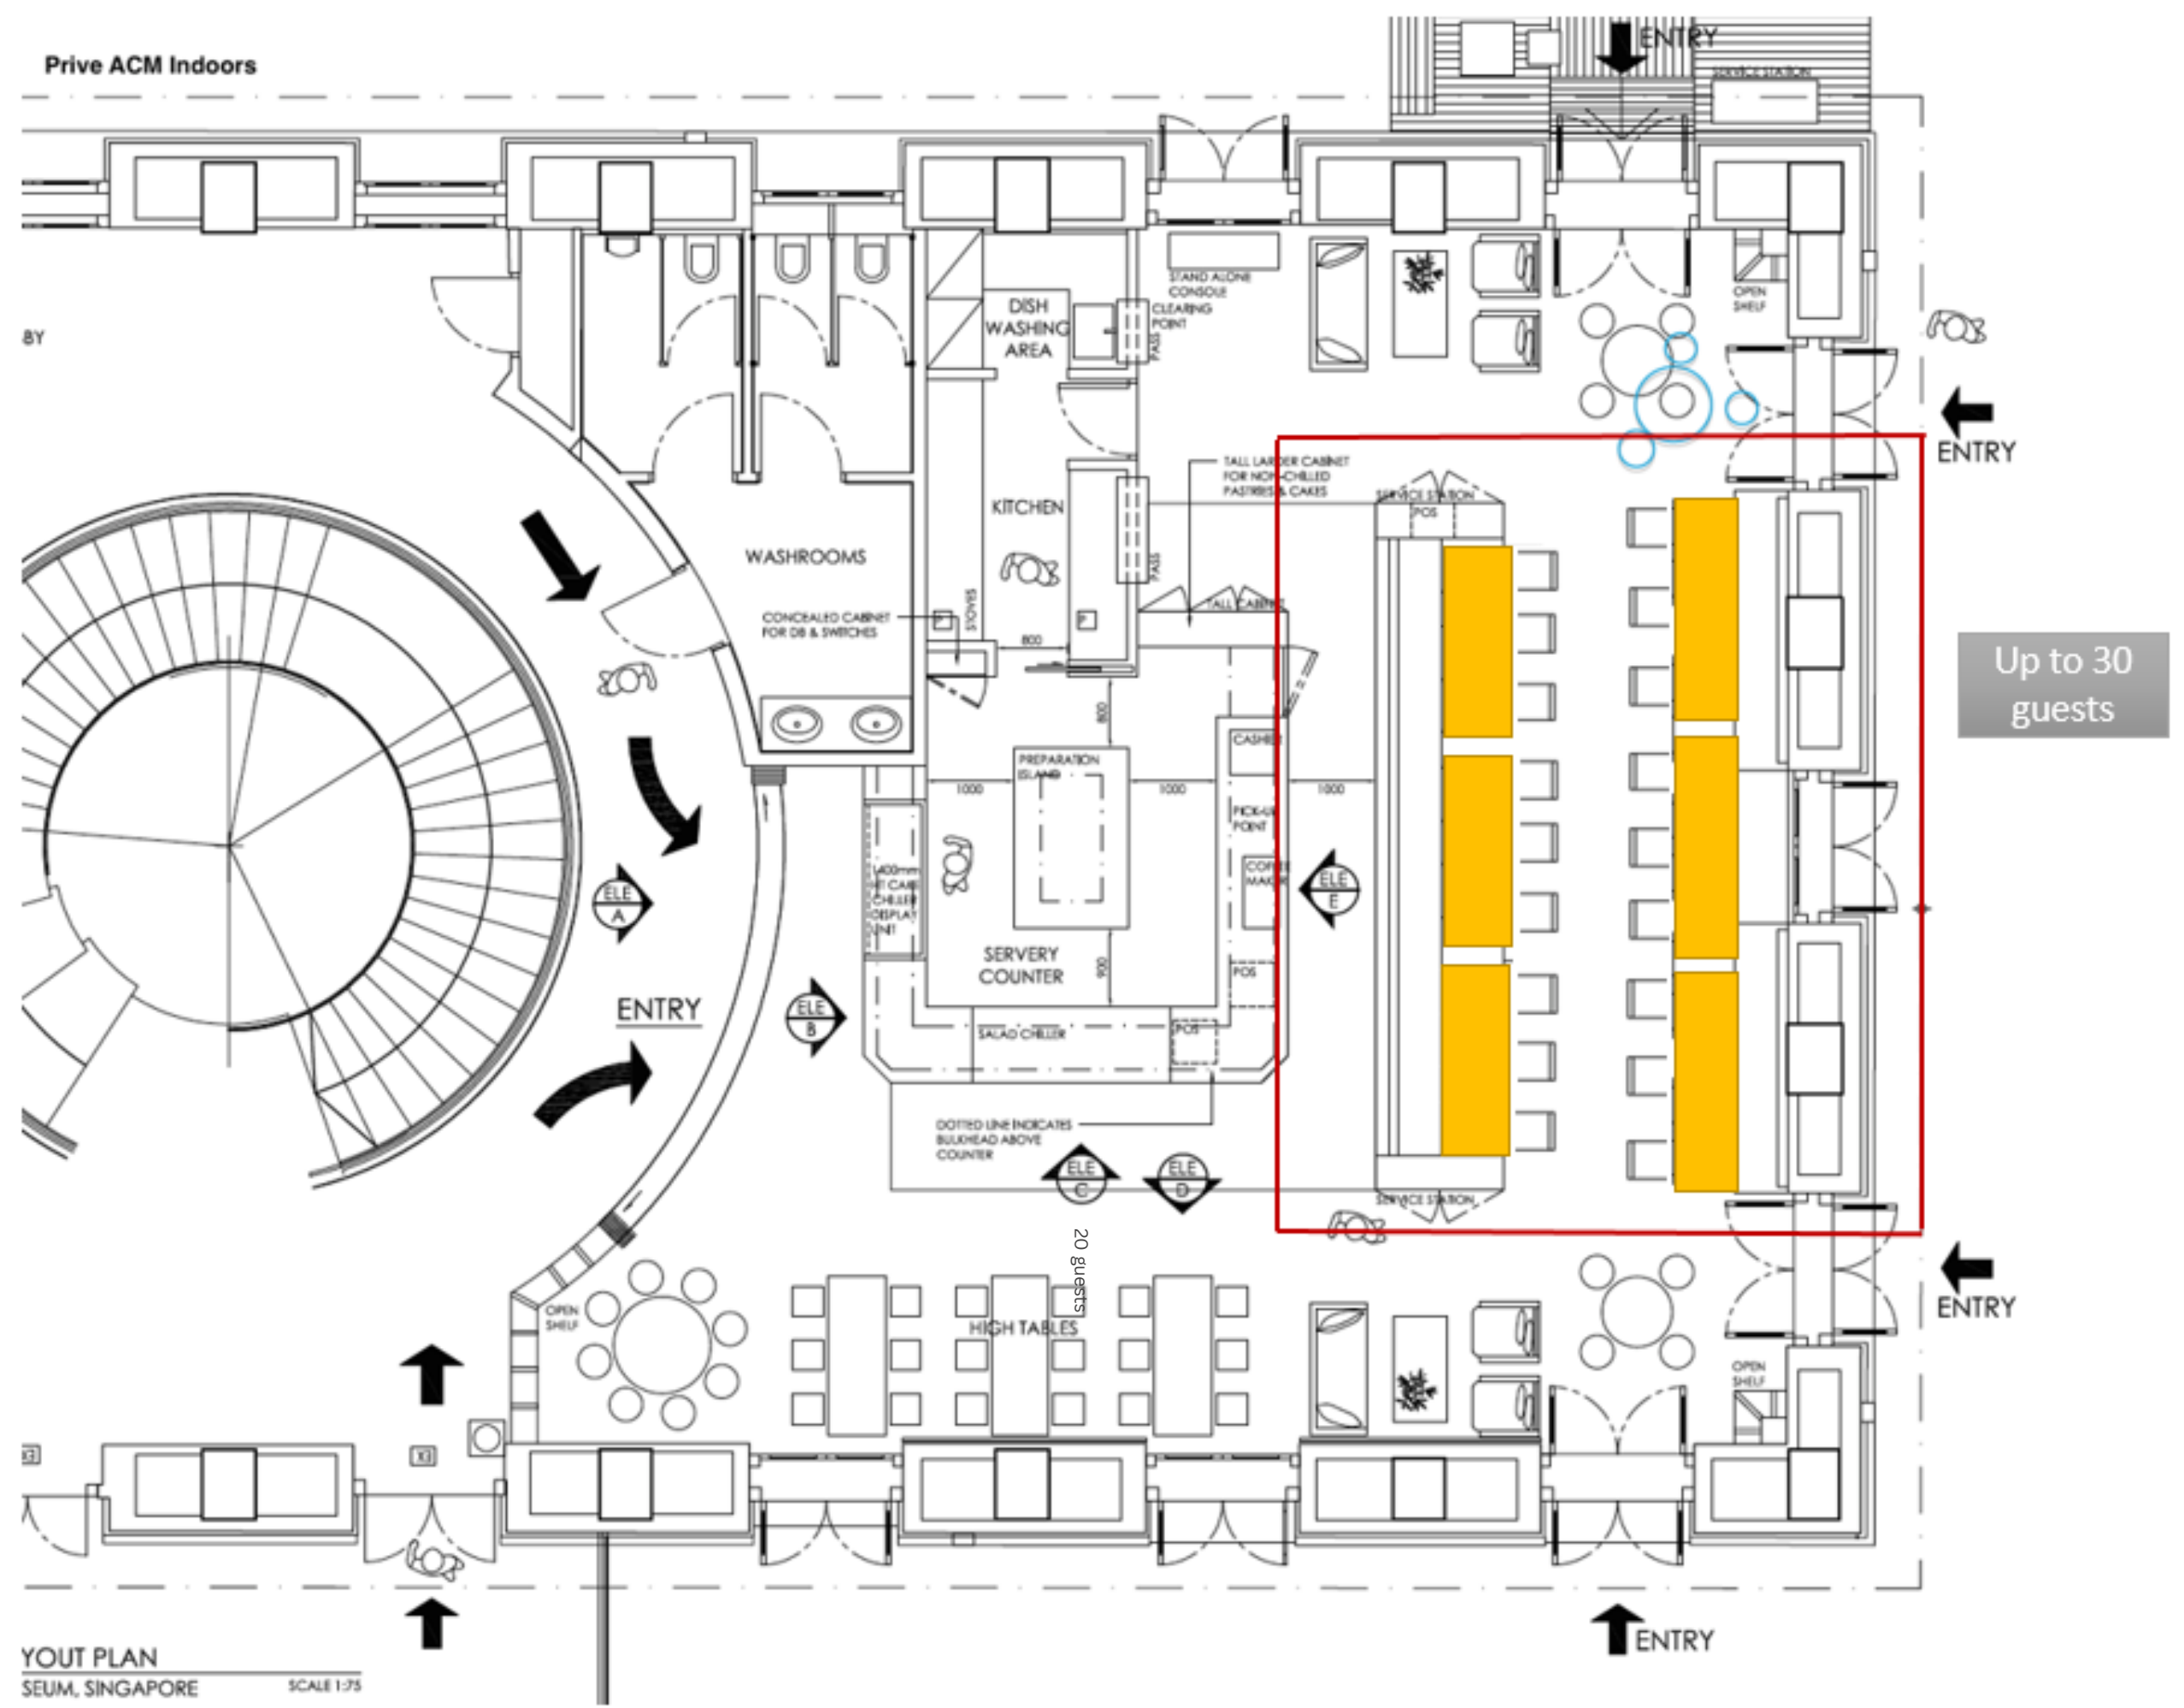

Floorplan

CAPACITY

All	130 seats
Indoor	63 seats
Outdoor	67 seats

FACILITIES

- River view
- Outdoor seating